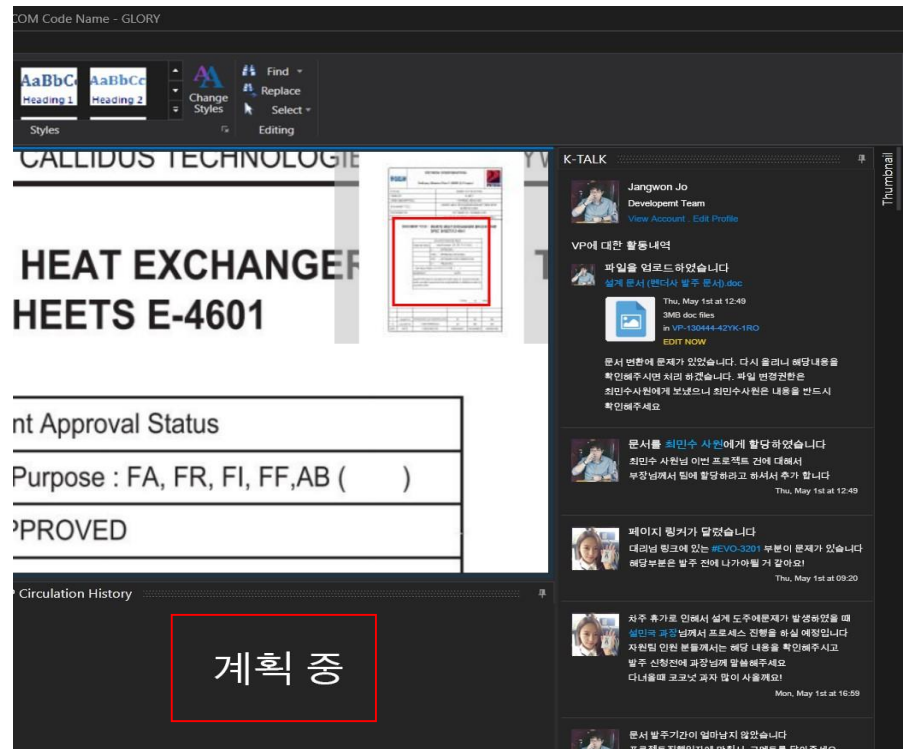

Very soon the Rabbit noticed Alice, as she went hunting about, and called out to her in an angry tone, 'Why, Mary Ann, what ARE you doing out here? Run home this moment, and fetch me a pair of gloves and a fan! Quick, now!' And Alice was so much frightened that she ran off at once in the direction it pointed to, without trying to explain the mistake it had made.

'He took me for his housemaid,' she said to herself as she ran. 'How surprised he'll be when he finds out who I am! But I'd better take him his fan and gloves—that is, if I can find them.' As she said this, she came upon a neat little house, on the door of which was a bright brass plate with the name 'W. RABBIT' engraved upon it. She went in without knocking, and hurried upstairs, in great fear lest she should meet the real Mary Ann, and be turned out of the house before she had found the fan and gloves.

'How queer it seems,' Alice said to herself, 'to be going messages for a rabbit! I suppose Dinah'll be sending me on messages next!' And she began